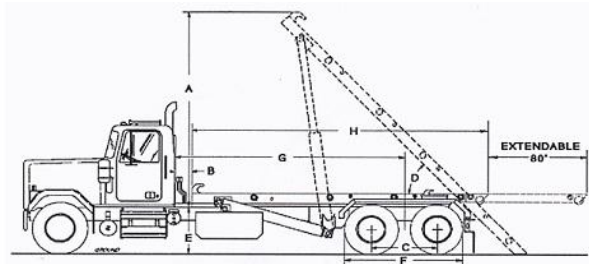

SPECIFICATIONS	
VIN	1HTWNAZT97J502835
Stock #	CI33-2835
Location	Statesville NC
Year	2007
Mfge	International
Model	7500
Miles	135,189
Rolloff Year	2007
Rolloff Mfge	K-Pac
Rolloff Model	KP60-174ORX
Rolloff S/N	60174ORX
Engine	340 HP
Tires	11R22.5
Transmission	8 Speed
FAWR	18000
RAWR	46000
Engine Brake	No
COMMENTS	
Per storage yard, it appears to be working properly. Brakes cannot be verified due to dust covers. Interior is dirty and the left seat is torn. Bottom mirror missing on driver door. Three tires need to be replaced	

MODEL	A	B	C	D	E	F	G	H
KP60-174ORX	166"	5"- 6"	51"- 55"	47°	48" Max.	96" Max.	174"	237"

Empire Financial Group
YOUR #1 SOURCE FOR BANK REPOS

The recommended reconditioning and specs were provided by an independent third party. Empire does not own this asset, it is bank owned and sold as is, where is. To inquire about this machine or make a cash offer call (520) 760-6207.